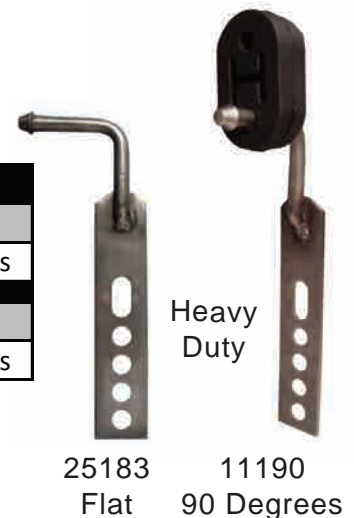

New Product Development

Weld On

ni #	Description	Style
25180	3/8" x 5" Arrowhead Wire with Welded Heavy Duty Strap	Flat
25182	3/8" x 5" Arrowhead Wire with Welded Heavy Duty Strap	90 Degrees
25185	3/8" x 10" Arrowhead Wire with Welded Heavy Duty Strap	Flat
25186	3/8" x 10" Arrowhead Wire with Welded Heavy Duty Strap	90 Degrees
11187	3/8" x 5" Arrowhead Wire with Welded Strap and 16219 Insulator	Flat
11188	3/8" x 5" Arrowhead Wire with Welded Strap and 16219 Insulator	90 Degrees
11191	3/8" x 10" Arrowhead Wire with Welded Strap and 16219 Insulator	Flat
11192	3/8" x 10" Arrowhead Wire with Welded Strap and 16219 Insulator	90 Degrees

DESIGN MAKES THE DIFFERENCE

Clamp / Weld On

ni #	Description	Style
25183	3/8" x 8" Arrowhead Wire with Welded Heavy Duty Strap	Flat
25184	3/8" x 8" Arrowhead Wire with Welded Heavy Duty Strap	90 Degrees
11189	3/8" x 8" Arrowhead Wire with Welded Strap and 16219 Insulator	Flat
11190	3/8" x 8" Arrowhead Wire with Welded Strap and 16219 Insulator	90 Degrees