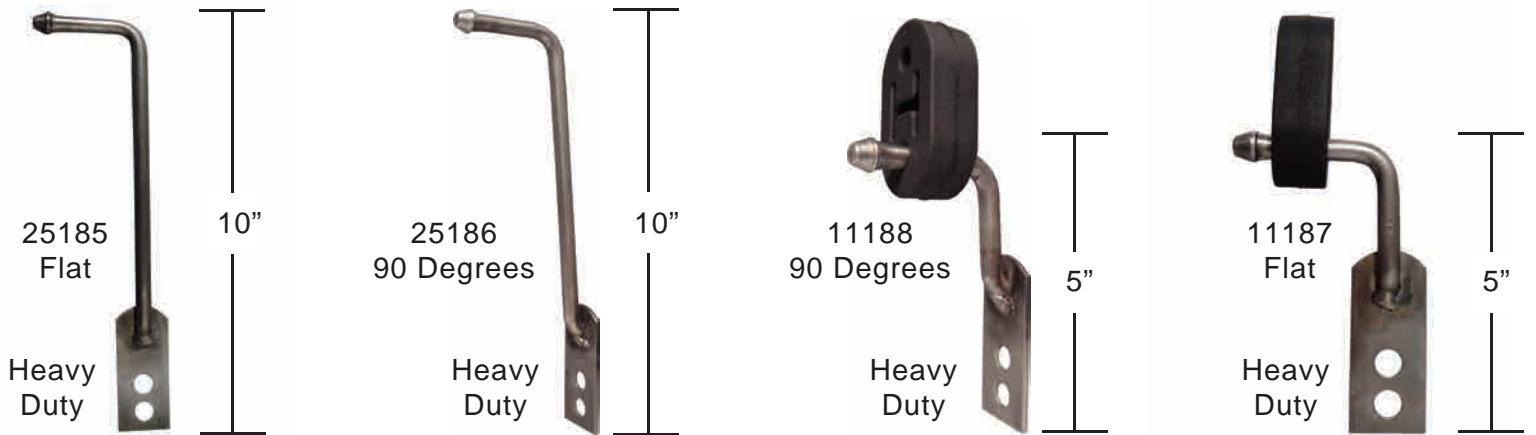

New Product Development

Weld On

ni #	Description	Style
25180	3/8" x 5" Arrowhead Wire with Welded Heavy Duty Strap	Flat
25182	3/8" x 5" Arrowhead Wire with Welded Heavy Duty Strap	90 Degrees
25185	3/8" x 10" Arrowhead Wire with Welded Heavy Duty Strap	Flat
25186	3/8" x 10" Arrowhead Wire with Welded Heavy Duty Strap	90 Degrees
11187	3/8" x 5" Arrowhead Wire with Welded Strap and 16219 Insulator	Flat
11188	3/8" x 5" Arrowhead Wire with Welded Strap and 16219 Insulator	90 Degrees
11191	3/8" x 10" Arrowhead Wire with Welded Strap and 16219 Insulator	Flat
11192	3/8" x 10" Arrowhead Wire with Welded Strap and 16219 Insulator	90 Degrees

DESIGN MAKES THE DIFFERENCE

Clamp / Weld On

ni #	Description	Style
25183	3/8" x 8" Arrowhead Wire with Welded Heavy Duty Strap	Flat
25184	3/8" x 8" Arrowhead Wire with Welded Heavy Duty Strap	90 Degrees
11189	3/8" x 8" Arrowhead Wire with Welded Strap and 16219 Insulator	Flat
11190	3/8" x 8" Arrowhead Wire with Welded Strap and 16219 Insulator	90 Degrees