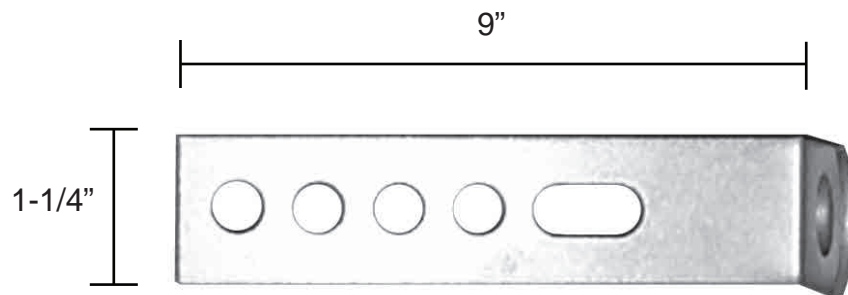

Metal Straps - 90 Degree "L"

Strap Length	Thickness	ni Number	Item Number	R.	M.
5 HOLE "L" STRAP					
4-1/2"	1/8" Standard	52555	52555	5HL450	5HL450
4-1/2"	3/16" Heavy Duty	52555HD	52555HD	5HL450HD	5HL450HD
5-1/2"	1/8" Standard	52172	172L	5HL550	H1311L
5-1/2"	3/16" Heavy Duty	52172HD	52172HD	5HL550HD	5HL550HD
7-1/2"	1/8" Standard	52173	173L	5HL750	H1321L
7-1/2"	3/16" Heavy Duty	52173HD	52173HD	5HL750HD	5HL750HD
9"	1/8" Standard	52561	52561	5HL900	5HL900
9"	3/16" Heavy Duty	52561HD	52561HD	5HL900HD	5HL900HD
12-1/2"	1/8" Standard	52174	174L	5HL125	5HL125
12-1/2"	3/16" Heavy Duty	52174HD	52174HD	5HL125HD	5HL125HD
NO HOLE "L" STRAP					
3"	1/8" Standard	00568	00568	NHL300	NHL300
3"	3/16" Heavy Duty	00568HD	00568HD	NHL300HD	NHL300HD
4-1/4"	3/16" Heavy Duty	00571HD	00571HD	NHL425HD	NHL425HD
5-1/2"	1/8" Standard	00574	00574	NHL550	2H1311LNH
5-1/2"	3/16" Heavy Duty	00574HD	00574HD	NHL500HD	NHL550HD
7-1/2"	1/8" Standard	00580	00580	NHL750	2H1321LNH
7-1/2"	3/16" Heavy Duty	00580HD	00580HD	NHL700HD	NHL700HD
9"	1/8" Standard	00582	00582	NHL900	NHL900
9"	3/16" Heavy Duty	00582HD	00582HD	NHL900HD	NHL900HD
12-1/2"	3/16" Heavy Duty	00583HD	00583HD	NHL125HD	NHL125HD

52561/52561HD - 5 Hole "L" Strap

R. ROL; M. MARWIL