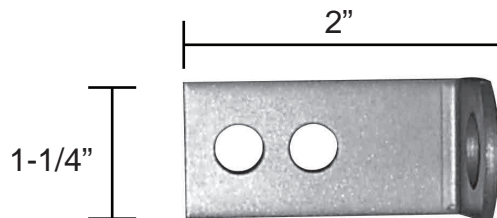

Strap Length	Thickness	ni Number	Item Number	R.	M.
2 HOLE "L" STRAP					
1-1/2"	1/8" Standard	22170	170L	N/A	2H1300L
1-1/2"	3/16" Heavy Duty	22170HD	22170HD	N/A	N/A
2"	1/8" Standard	22533	22533	2HL200	2HL200
2"	3/16" Heavy Duty	22533HD	22533HD	2HL200HD	2HL200HD
2-1/2"	1/8" Standard	22171	171L	N/A	2H1301L
2-1/2"	3/16" Heavy Duty	22171HD	22171HD	N/A	N/A
3"	1/8" Standard	22534	22534	2HL300	2HL300
3"	3/16" Heavy Duty	22534HD	22534HD	2HL300HD	2HL300HD
3-1/2"	1/8" Standard	22345	345L	N/A	N/A
3-1/2"	3/16" Heavy Duty	22345HD	22345HD	N/A	N/A
4"	1/8" Standard	22535	22535	N/A	N/A
4"	3/16" Heavy Duty	22535HD	22535HD	N/A	N/A
4-1/4"	1/8" Standard	22537	22537	2HL425	2H1303L
4-1/4"	3/16" Heavy Duty	22537HD	22537HD	2HL425HD	2HL425HD
4-1/2"	1/8" Standard	22346	346L	N/A	N/A
4-1/2"	3/16" Heavy Duty	22346HD	22346HD	N/A	N/A
5-1/2"	1/8" Standard	22347	347L	2HL550	2HL550
5-1/2"	3/16" Heavy Duty	22347HD	22347HD	2HL550HD	2HL550HD
7-1/2"	1/8" Standard	22348	348L	2HL750	2H1321L
7-1/2"	3/16" Heavy Duty	22348HD	22348HD	2HL750HD	2HL750HD
9"	1/8" Standard	22545	22545	2HL900	2HL900
9"	3/16" Heavy Duty	22545HD	22545HD	2HL900HD	2HL900HD
11"	1/8" Standard	22546	22546	N/A	N/A
11"	3/16" Heavy Duty	22546HD	22546HD	2HL110HD	2HL110HD
12-1/2"	1/8" Standard	22349	349L	2HL125	2HL125
12-1/2"	3/16" Heavy Duty	22349HD	22349HD	2HL125HD	2HL125HD
14"	1/8" Standard	22536	22536	2HL140	2HL140
14"	3/16" Heavy Duty	22536HD	22536HD	N/A	N/A

22533/22533HD - 2 Hole L Strap

R. ROL; M. MARWIL