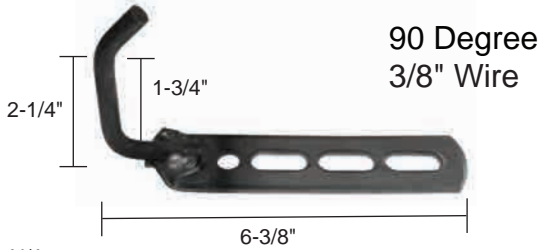

Universal Strap Hooks

37512

37512

90 Degree
3/8" Wire

A. N/A
R. BR92034
M. FW214
W. N/A

37513

00513