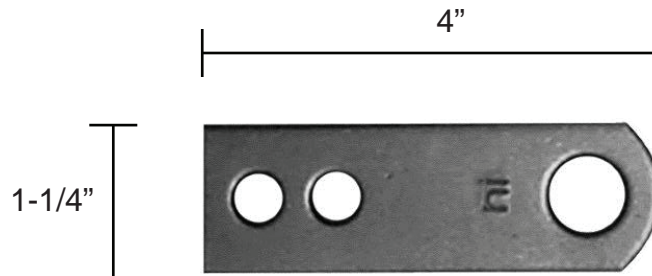

Metal Straps - Straight

Strap Length	Thickness	ni Number	Item Number	R.	M.
2 HOLE STRAIGHT STRAP					
3"	1/8" Standard	23170	170	2HS300	2H1300
3"	3/16" Heavy Duty	23170HD	23170HD	2HS300HD	
4"	1/8" Standard	23171	171	NA	2H1301
4"	3/16" Heavy Duty	23171HD	23171HD	N/A	
4-1/2"	1/8" Standard	23539	23539	2HS450	2HS450
4-1/2"	3/16" Heavy Duty	23539HD	23539HD	2HS450HD	2HS450HD
5"	1/8" Standard	23345	345	N/A	N/A
5"	3/16" Heavy Duty	23345HD	23345HD	N/A	N/A
5-3/4"	1/8" Standard	23542	23542	2HS575	2HS575
5-3/4"	3/16" Heavy Duty	23542HD	23542HD	2HS575HD	2HS575HD
6"	1/8" Standard	23346	346	N/A	N/A
6"	3/16" Heavy Duty	23346HD	23346HD	N/A	N/A
7"	1/8" Standard	23172	23172	2HS700	2H1311
7"	3/16" Heavy Duty	23172HD	23172HD	2HS700HD	2HS700HD
9"	1/8" Standard	23348	348	2HS900	2H1321
9"	3/16" Heavy Duty	23348HD	23348HD	2HS900HD	2HS900HD
11"	1/8" Standard	23548	23548	2HS110	2HS110
11"	3/16" Heavy Duty	23548HD	23548HD	2HS110HD	2HS110HD
14"	1/8" Standard	23349	349	2HS140	2H1331
14"	3/16" Heavy Duty	23349HD	23349HD	2HS140HD	2HS140HD
3 HOLE STRAIGHT STRAP					
3"	1/8" Standard	33552	33552	3HL300	3HL300
4 HOLE STRAIGHT STRAP					
4-1/2"	1/8" Standard	43553	43553	4HS450	4HS450
4-1/2"	3/16" Heavy Duty	43553HD	43553HD	4HS450HD	4HS450HD

23171/23171HD - 2 Hole Straight Strap

R. ROL; M. MARWIL

www.nickson.com

**DESIGN MAKES
THE DIFFERENCE**